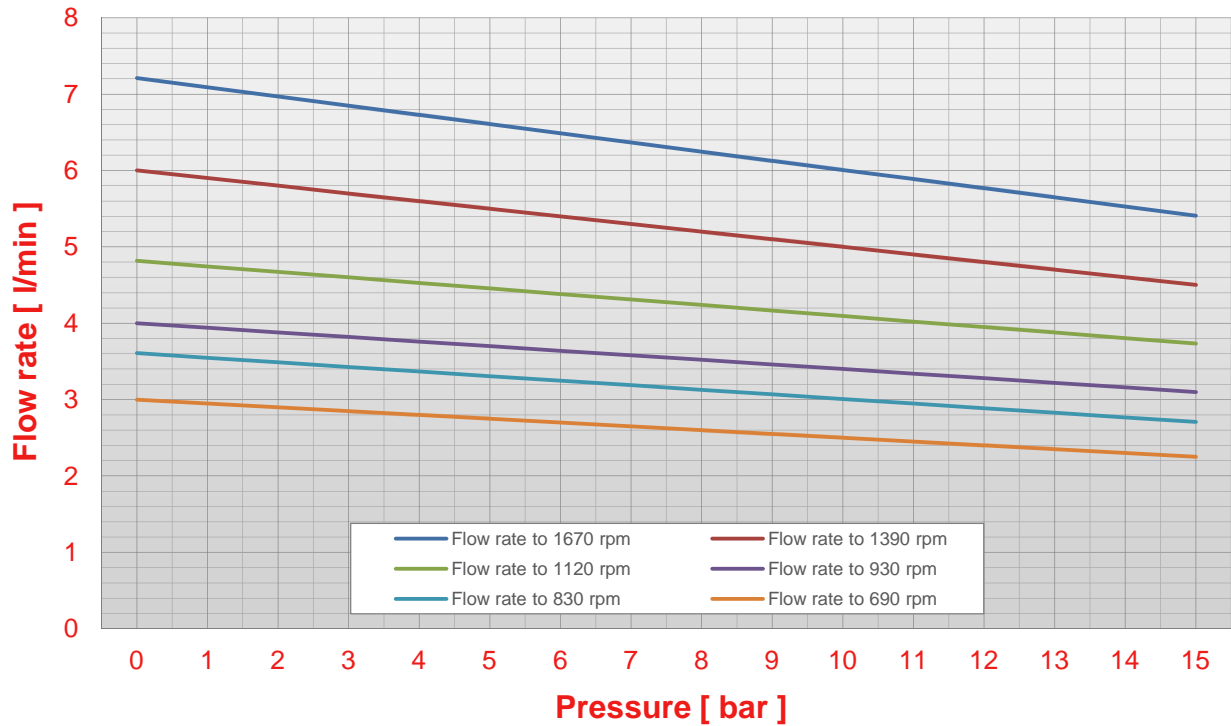

POMPE CUCCHI

S 05

Pump S 05 pressure - flow rate chart (viscosity 50 cps)

Pump S 05 pressure - abs. power chart (viscosity 50 cps)