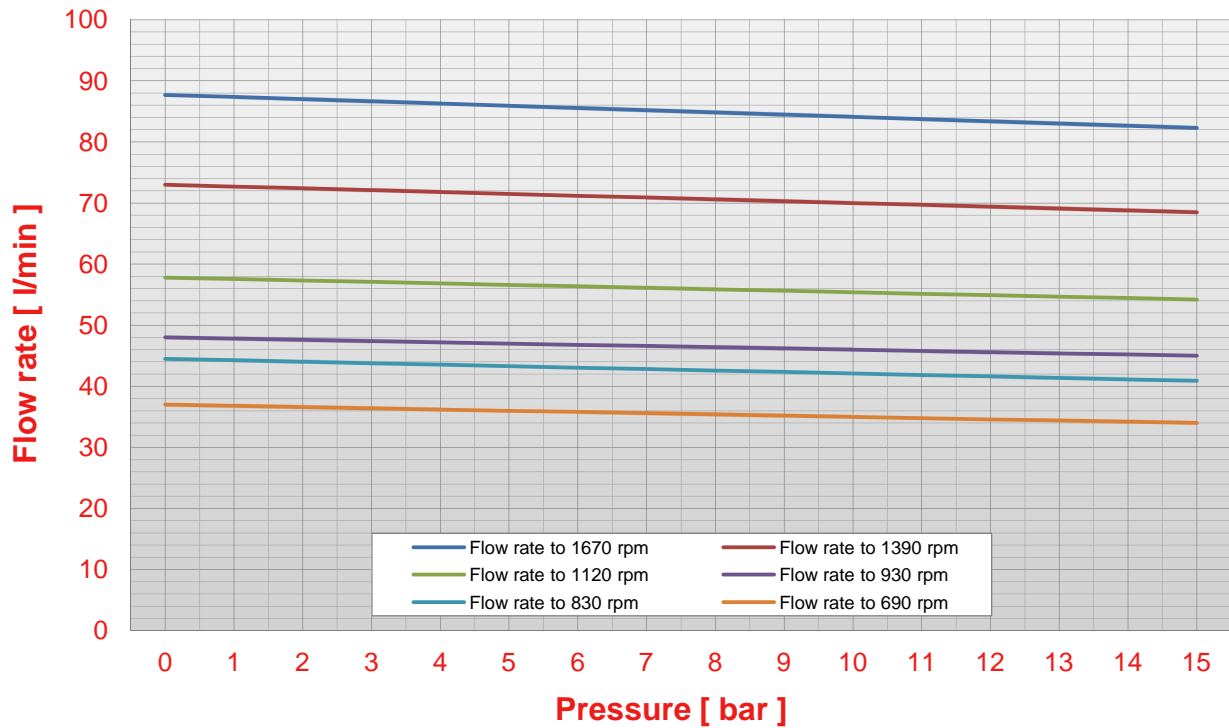

POMPE CUCCHI

S 70

Pump S 70 pressure - flow rate chart (viscosity 50 cps)

Pump S 70 pressure - abs. power chart (viscosity 50 cps)