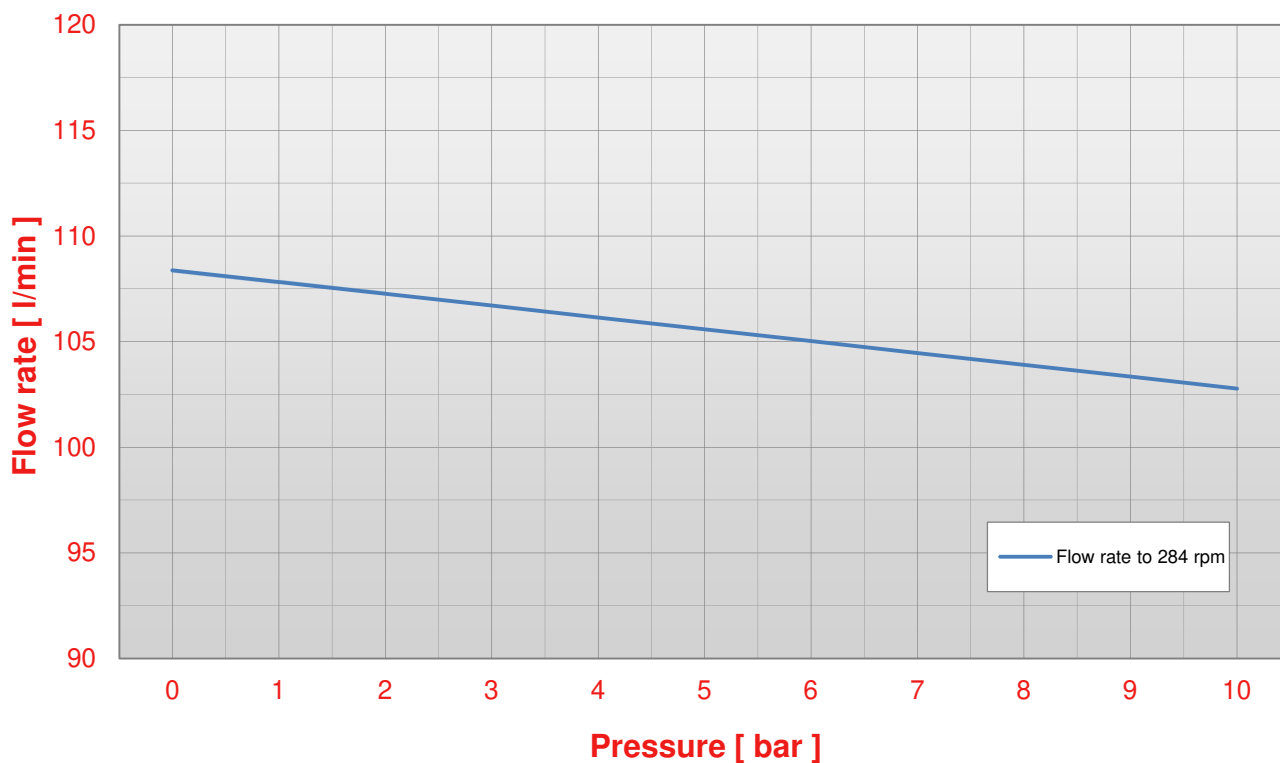

POMPE CUCCHI

S 600, S 800 (600 cps)

Pump S 600 pressure - flow rate chart (viscosity 600 cps)

Pump S 800 pressure - flow rate chart (viscosity 600 cps)