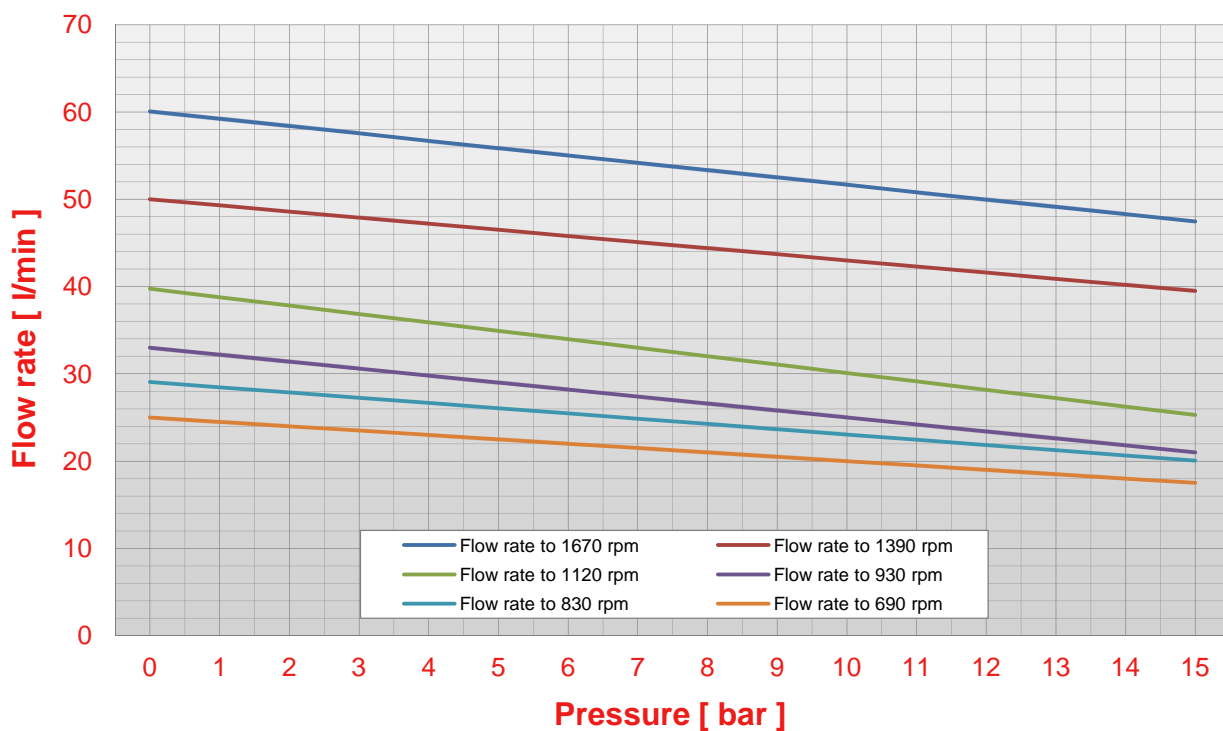

POMPE CUCCHI

S 50

Pump S 50 pressure - flow rate chart (viscosity 50 cps)

Pump S 50 pressure - abs. power chart (viscosity 50 cps)