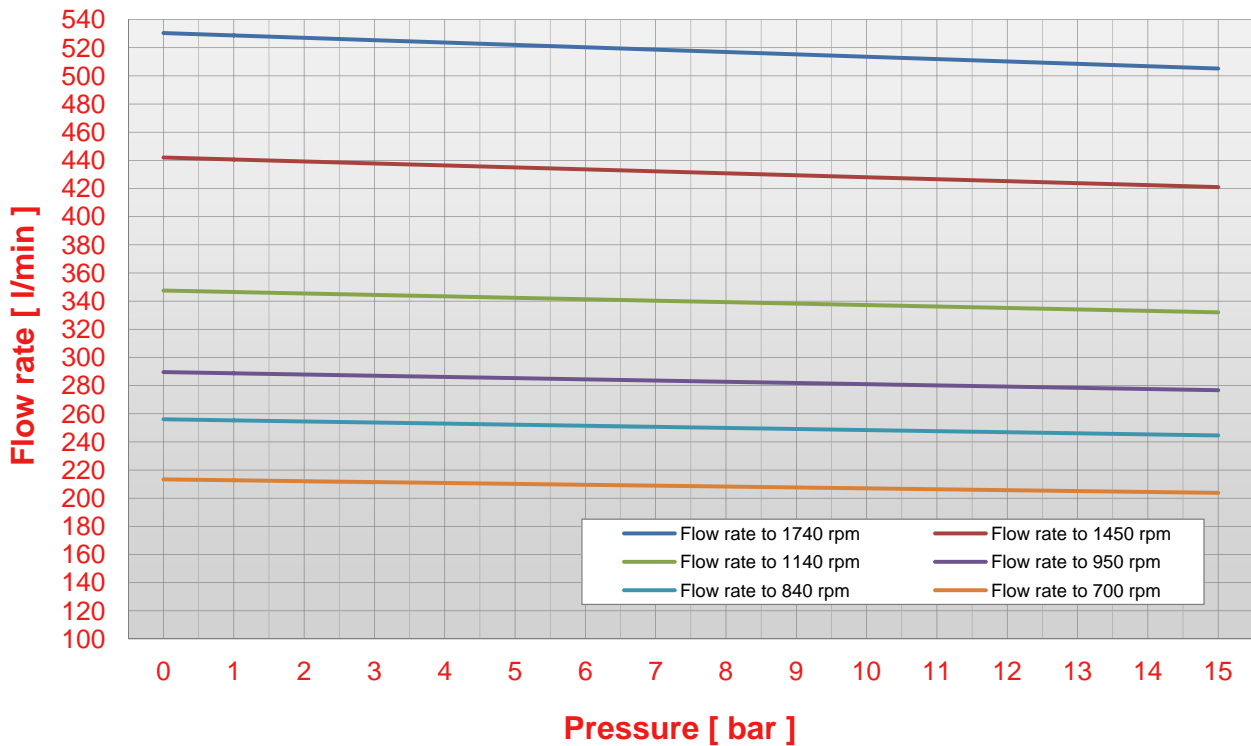

POMPE CUCCHI

S 400

Pump S 400 pressure - flow rate chart (viscosity 50 cps)

Pump S 400 pressure - abs. power chart (viscosity 50 cps)