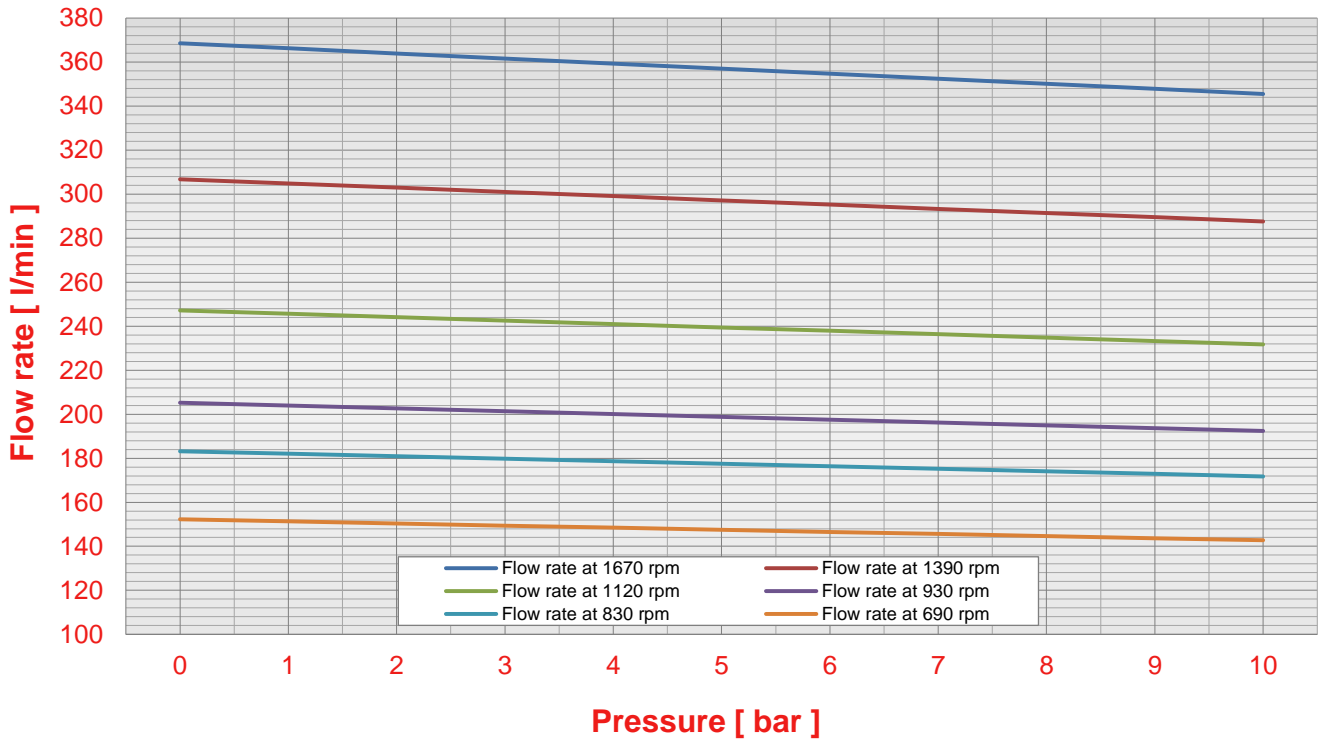

POMPE CUCCHI

S 300

Pump S 300 pressure - flow rate chart (viscosity 50 cps)

Pump S 300 pressure - abs. power chart (viscosity 50 cps)