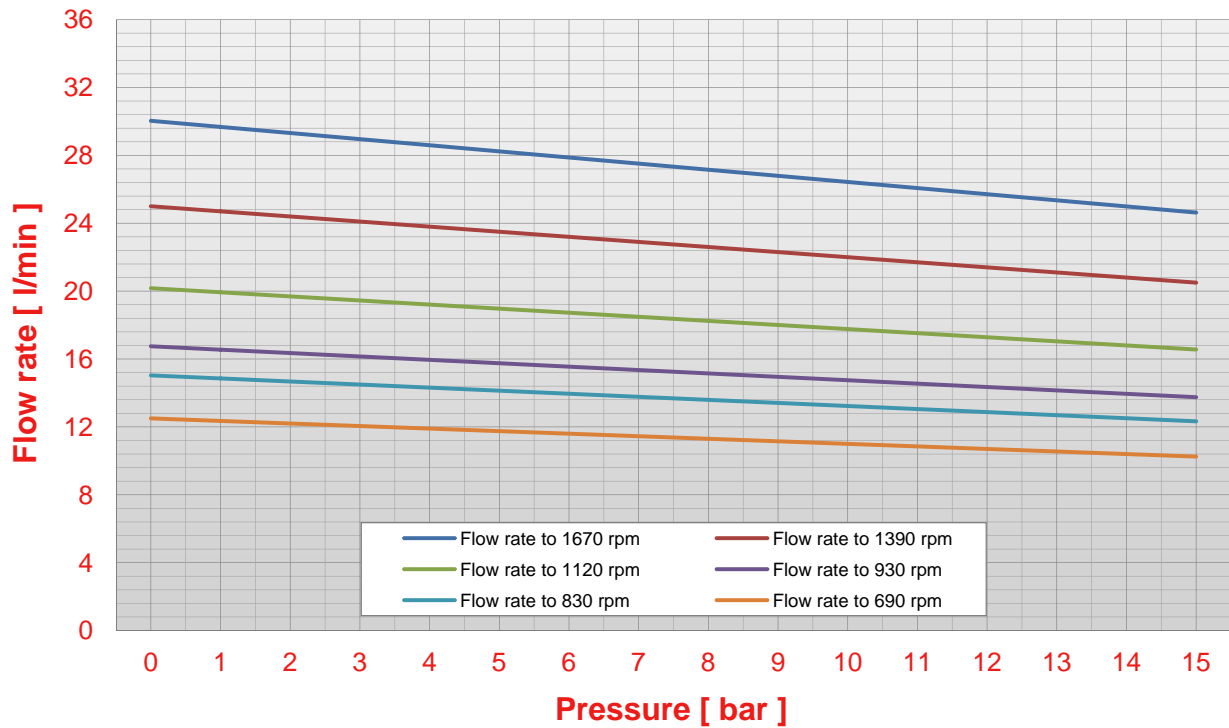

POMPE CUCCHI

S 25

Pump S 25 pressure - flow rate chart (viscosity 50 cps)

Pump S 25 pressure - abs. power chart (viscosity 50 cps)