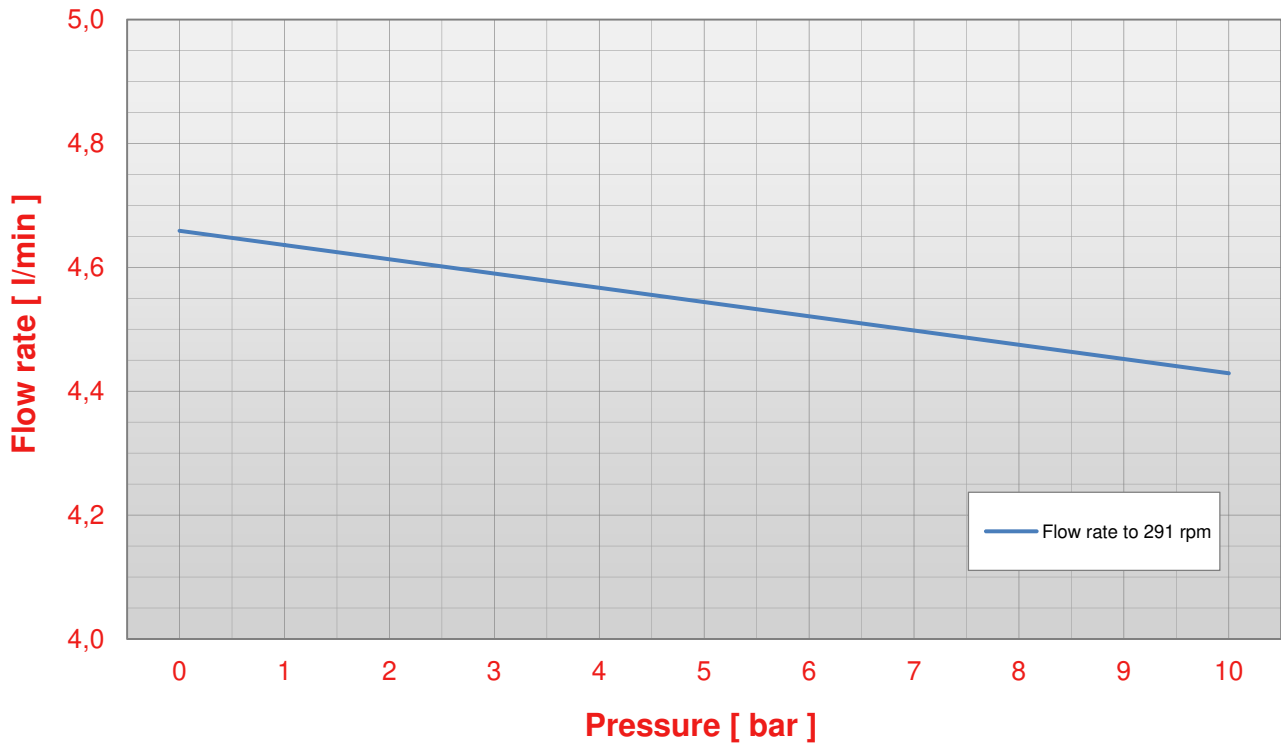

POMPE CUCCHI

S 25, S 50 (600 cps)

Pump S 25 pressure - flow rate chart (viscosity 600 cps)

Pump S 50 pressure - flow rate chart (viscosity 600 cps)