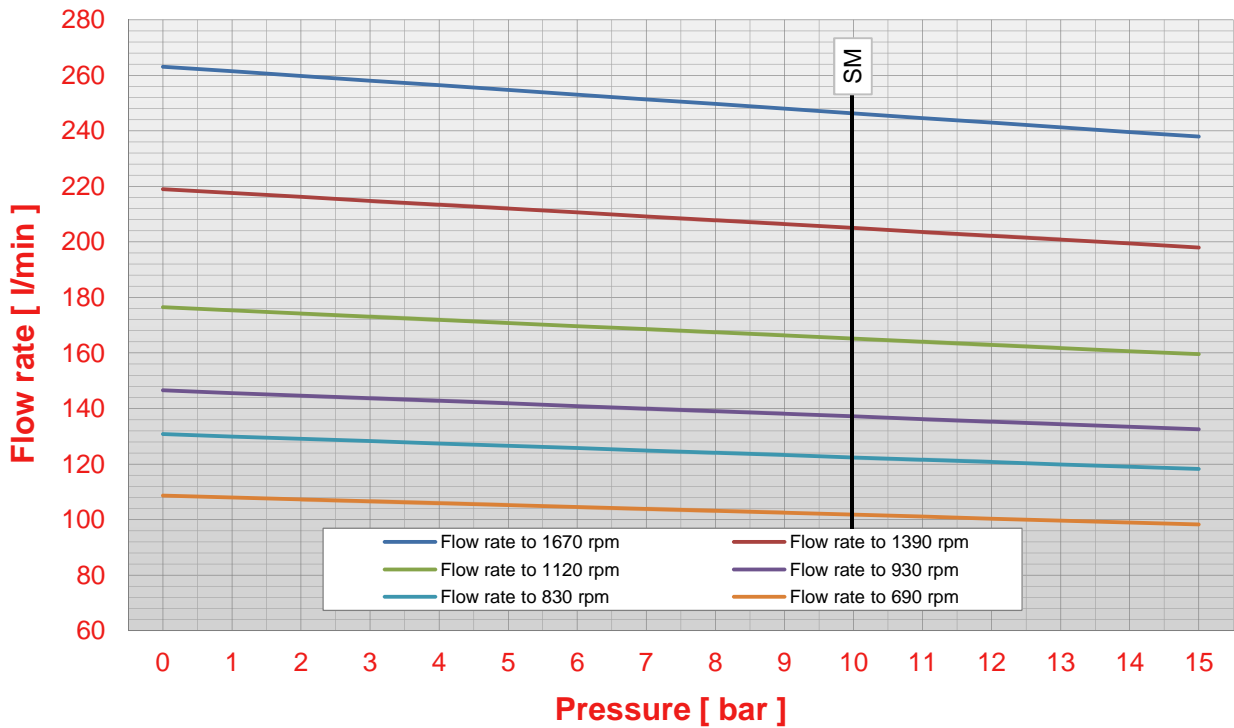

POMPE CUCCHI

S SM 200

Pump S 200 pressure - flow rate chart (viscosity 50 cps)

Pump S 200 pressure - abs. power chart (viscosity 50 cps)

Max pressure pumps range SM: 10 bar