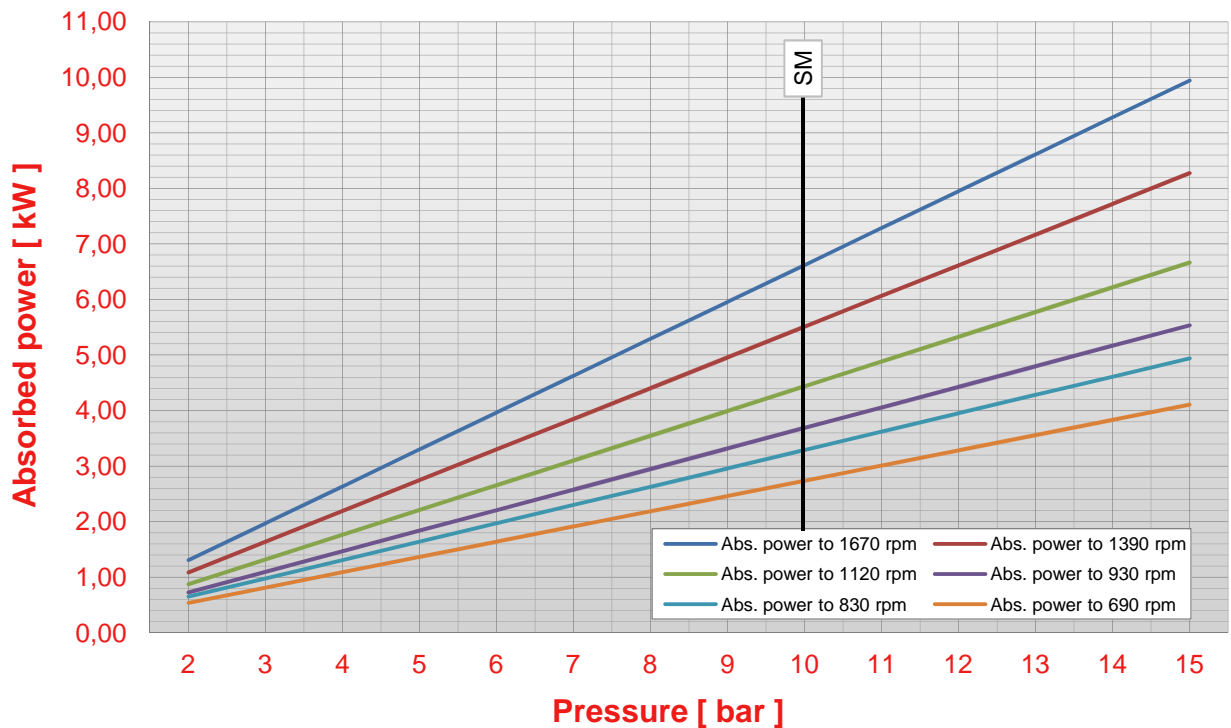

POMPE CUCCHI

S SM 200

Pump S 200 pressure - flow rate chart (viscosity 50 cps)

Pump S 200 pressure - abs. power chart (viscosity 50 cps)

Max pressure pumps range SM: 10 bar