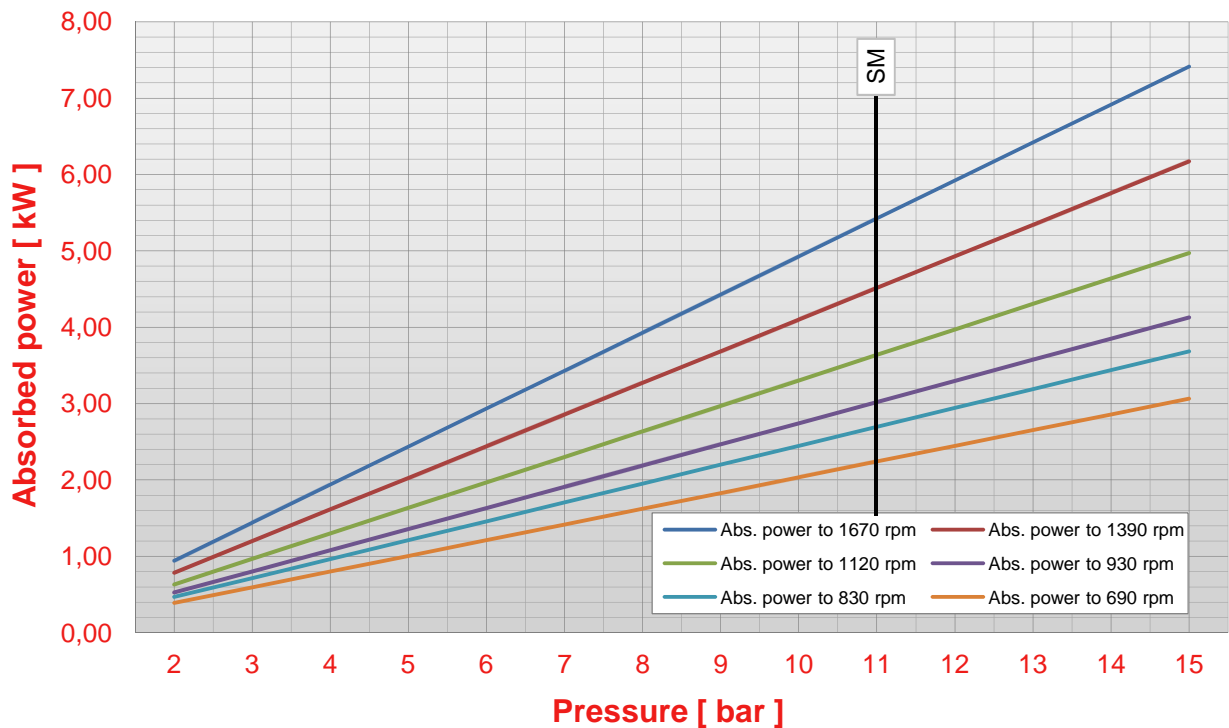

POMPE CUCCHI

S SM 150

Pump S 150 pressure - flow rate chart (viscosity 50 cps)

Pump S 150 pressure - abs. power chart (viscosity 50 cps)

Max pressure pumps range SM: 10 bar