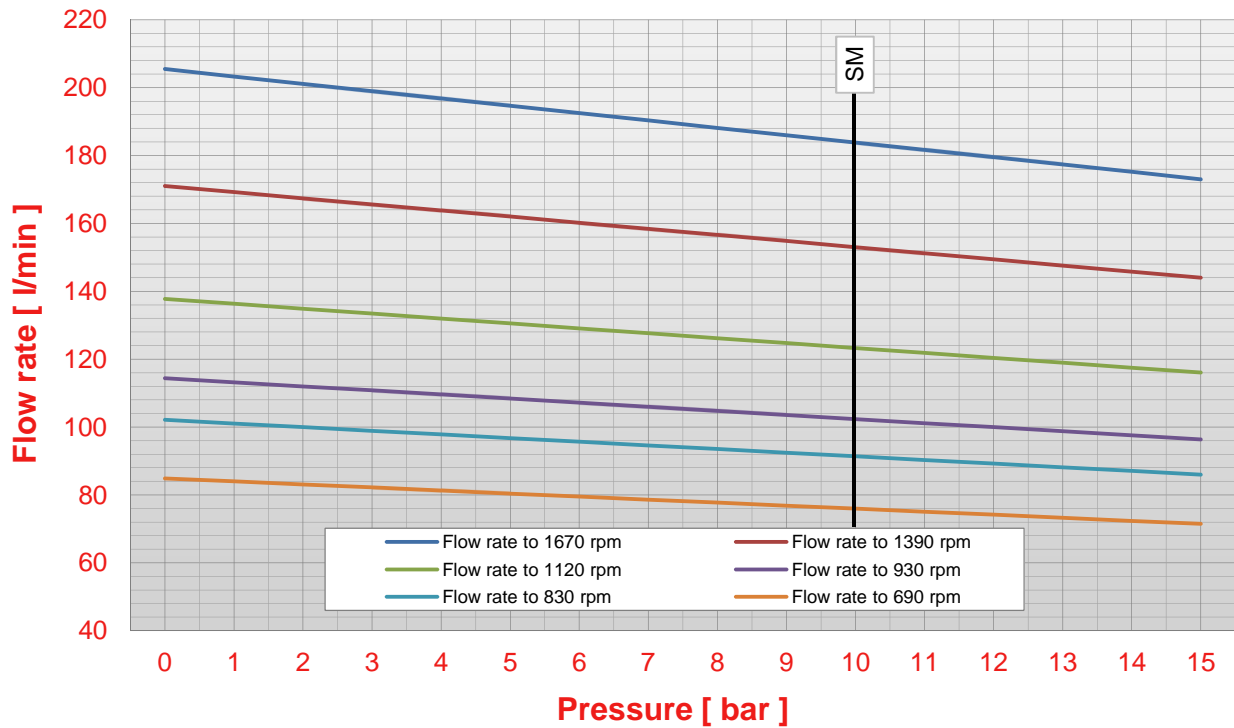

POMPE CUCCHI

S SM 150

Pump S 150 pressure - flow rate chart (viscosity 50 cps)

Pump S 150 pressure - abs. power chart (viscosity 50 cps)

Max pressure pumps range SM: 10 bar