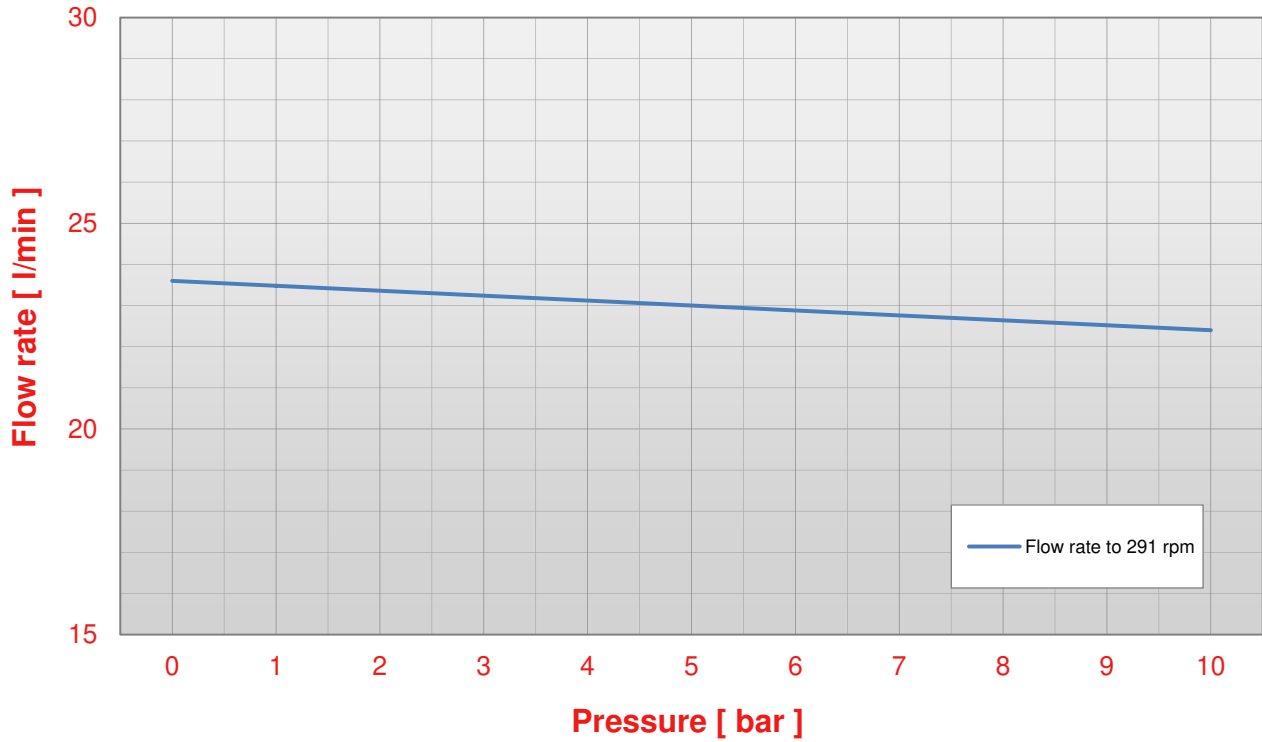

POMPE CUCCHI

S 100, S 150 (600 cps)

Pump S 100 pressure - flow rate chart (viscosity 600 cps)

Pump S 150 pressure - flow rate chart (viscosity 600 cps)