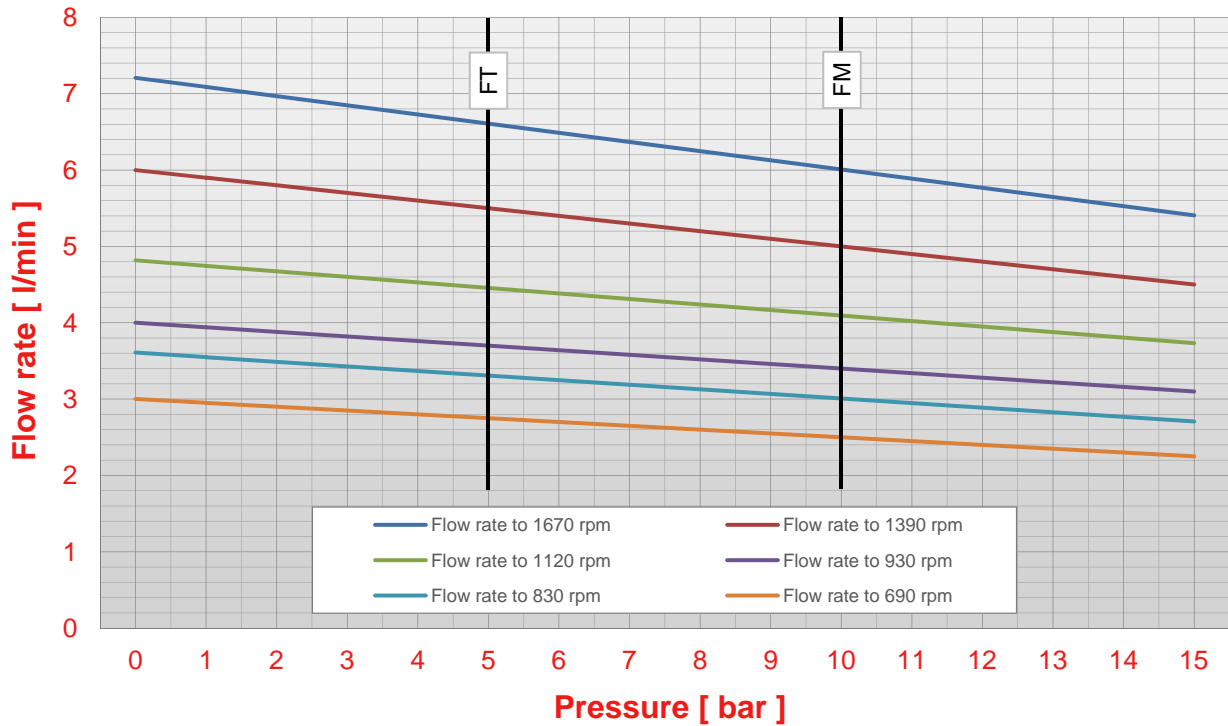

F FT FM 05

Pump F FT FM 05 pressure - flow rate chart (viscosity 50 cps)

Pump F FT FM 05 pressure - abs. power chart (viscosity 50 cps)